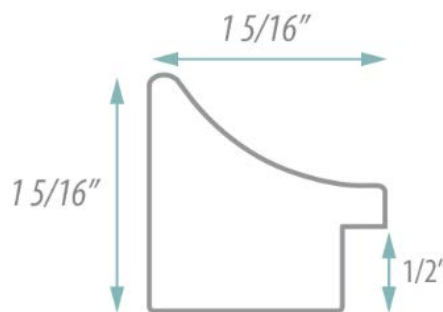

SPECIFICATION SHEET

FRAMED MIRROR MODEL#:

FM 84133-18X30

FRAMED MIRRORS COLLECTION

FEATURES:

- ONE 18X30" HIGH RESOLUTION SILVER PLATE GLASS MIRROR SIZE W/ DECORATIVE FRAME.
- "WALL HUGGER" HANGERS FOR MOUNTING INCLUDED.
- STANDARD MOUNTING STYLE IS VERTICAL. FOR HORIZONTAL, PLEASE SPECIFY WHEN ORDERING.
- PACKED IN FOUR WALL (FOLDED DOUBLE WALL) CORRUGATION.
- STYLE: TRANSITIONAL
- COLOR: SILVER/PEWTER
- FINISH: METALLIC GREY

MIRROR FINISHES:

- FLAT POLISHED EDGE
- BEVELED EDGE

OVERALL SIZE DIMENSION: 20 5/8" WIDE X 32 5/8" HIGH X 1" DEEP